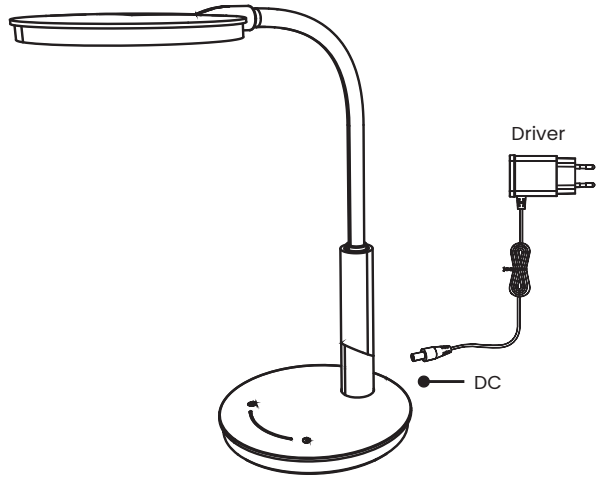

Product function, characteristics and installation methods (Note: please disconnect the power before installation, in case of electric shock)

Sliding stepless dimming Rainbow LED indicator

Moving finger on traslucent line left to right to stepless dimming smoothly, truly realize adjusting desired brightness at will.