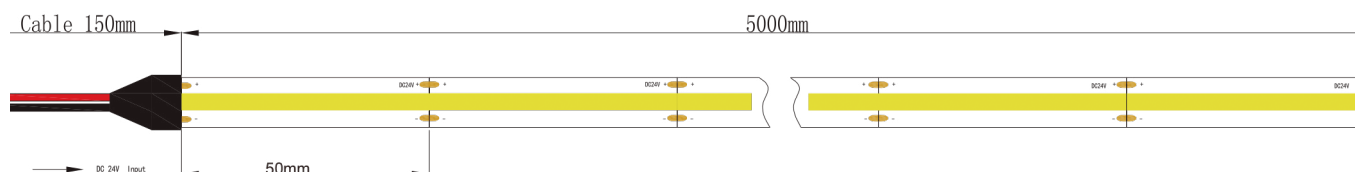

ROLL LENGTH	5M	5M	5M	50M
WIDTH	10mm	10mm	10mm	10mm
WEIGHT	44g	44g	44g	44g
IP PROTECTION	IP20	IP20	IP20	IP20
LED TYPE	2835	2835	2835	2835
NUMBER OF LEDS/M	480	480	480	480
CUTTING	EVERY 5CM	EVERY 5CM	EVERY 5CM	EVERY 5CM

DIMENSIONES Y CORTE - SIZE AND CUTTING

DIAGRAMA DE CONEXIÓN - WIRING DIAGRAM