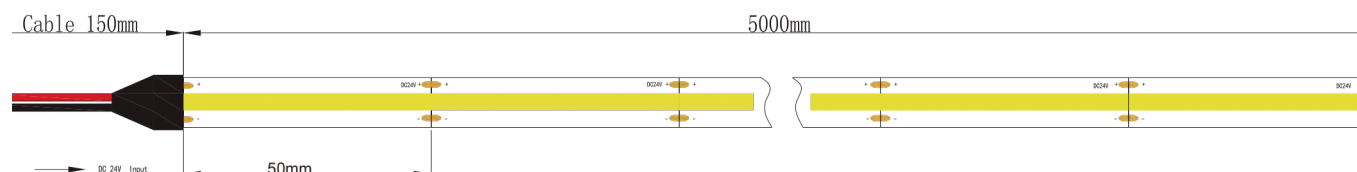

ROLL LENGTH	5M	5M	5M	50M
WIDTH	10mm	10mm	10mm	10mm
WEIGHT	44g	44g	44g	44g
IP PROTECTION	IP20	IP20	IP20	IP20
LED TYPE	2835	2835	2835	2835
NUMBER OF LEDS/M	480	480	480	480
CUTTING	EVERY 5CM	EVERY 5CM	EVERY 5CM	EVERY 5CM

DIMENSIONES Y CORTE - SIZE AND CUTTING

DIAGRAMA DE CONEXIÓN - WIRING DIAGRAM