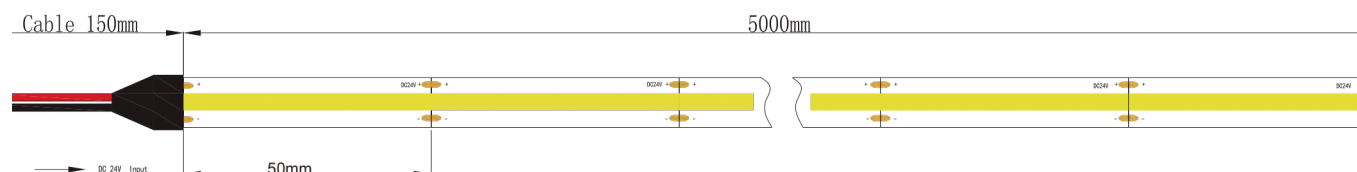

ROLL LENGTH	5M	5M	5M	50M
WIDTH	10mm	10mm	10mm	10mm
WEIGHT	44g	44g	44g	44g
IP PROTECTION	IP20	IP20	IP20	IP20
LED TYPE	2835	2835	2835	2835
NUMBER OF LEDS/M	480	480	480	480
CUTTING	EVERY 5CM	EVERY 5CM	EVERY 5CM	EVERY 5CM

DIMENSIONES Y CORTE · SIZE AND CUTTING

DIAGRAMA DE CONEXIÓN - WIRING DIAGRAM