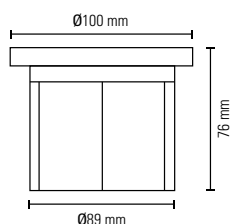

ENERGY CLASS	N/A
CONSUMPTION	7kWh/1000h
LIFESPAN	30000h
ON/OFF CICLES	15000
WORKING TEMP.	-20°C~+40°C

CARACTERÍSTICAS FÍSICAS / PHYSICAL CHARACTERISTICS

SIZE	Ø100x76mm
CUTTING DIAMETER	Ø89mm
WEIGHT	0,4kg
IP PROTECTION	IP68

EMBALAJE / PACKAGING

CODE	67505
REFERENCE	FOCO PISCINA 7W RGB
UNITS INNER BOX	1
SIZE OF INDIVIDUAL BOX	10.5*10.5*8.5CM
UNITS OUTER BOX	50
SIZE OF INDIVIDUAL BOX	60*35*36cm
GROSS WEIGHT	22,7kgs

DIMENSIONES - SIZE