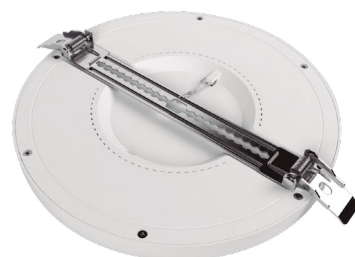

The Monet Custom Series incorporates a magnetic system to change the color of the casing, without the need to uninstall the downlight. Thus, you can dress them with a ring in nickel, bronze and black. As all Monet Series, they have Clip-On system for easier installation. Adjustable cutting diameter for the possibility of recessed installation. With anti-pull system and quick connectors.