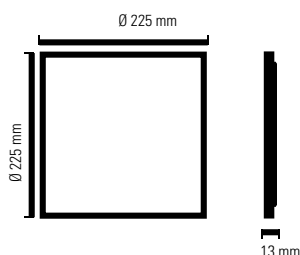

INFORMACIÓN TÉCNICA - TECHNICAL INFORMATION: SLIM 18W

DATOS COMERCIALES / COMMERCIAL DATA

CODE	67632	67633
REFERENCE	DOWN SLIM SQ 18W 40K	DOWN SLIM SQ 18W 60K

DATOS ELECTRICOS / ELECTRICAL DATA

INPUT VOLTAGE	230V	230V
FREQUENCY	50Hz	50Hz
POWER	12W	12W
POWER FACTOR	0,70	0,70

DATOS FOTOMÉTRICOS / PHOTOMETRIC DATA

EFFICACY (LM/W)	86lm/W	86lm/W
LUMINOUS FLUX (LM)	1550lm	1550lm
CCT (KELVIN)	4000K	6000K
CRI	80	80
BEAM ANGLE	100°	100°

VIDA ÚTIL Y MEDIO AMBIENTE / LIFESPAN & ENVIRONMENTAL DATA

ENERGY CLASS	F	F
CONSUMPTION	18kWh/1000h	18kWh/1000h
LIFESPAN	35000h	35000h
ON/OFF CICLES	20000	20000
USE (H/DAY)	8h/day	8h/day
WORKING TEMP.	-20°C~+40°C	-20°C~+40°C

CARACTERÍSTICAS FÍSICAS / PHYSICAL CHARACTERISTICS

SIZE	Ø225x225x13mm	Ø225x225x13mm
CUTTING SIZE	205mm	205mm
IP PROTECTION	IP20	IP20

EMBALAJE / PACKAGING

CODE	67632	67633
REFERENCE	DOWN SLIM SQ 18W 40K	DOWN SLIM SQ 18W 60K
UNITS MIDDLE BOX	20	20
SIZE OF INDIVIDUAL BOX	278x237x32mm	278x237x32mm

DIMENSIONES - SIZE