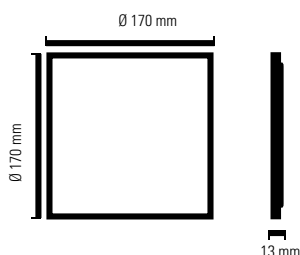

INFORMACIÓN TÉCNICA - TECHNICAL INFORMATION: SLIM 12W

DATOS COMERCIALES / COMMERCIAL DATA

CODE	67630	67631
REFERENCE	DOWN SLIM SQ 12W 40K	DOWN SLIM SQ 12W 60K

DATOS ELECTRICOS / ELECTRICAL DATA

INPUT VOLTAGE	230V	230V
FREQUENCY	50Hz	50Hz
POWER	12W	12W
POWER FACTOR	0,70	0,70

DATOS FOTOMÉTRICOS / PHOTOMETRIC DATA

EFFICACY (LM/W)	83lm/W	79lm/W
LUMINOUS FLUX (LM)	1000lm	950lm
CCT (KELVIN)	4000K	6000K
CRI	80	80
BEAM ANGLE	100°	100°

VIDA ÚTIL Y MEDIO AMBIENTE / LIFESPAN & ENVIRONMENTAL DATA

ENERGY CLASS	F	F
CONSUMPTION	12kWh/1000h	12kWh/1000h
LIFESPAN	35000h	35000h
ON/OFF CICLES	20000	20000
USE (H/DAY)	8h/day	8h/day
WORKING TEMP.	-20°C~+40°C	-20°C~+40°C

CARACTERÍSTICAS FÍSICAS / PHYSICAL CHARACTERISTICS

SIZE	Ø170x170x13mm	Ø170x170x13mm
CUTTING SIZE	160mm	160mm
IP PROTECTION	IP20	IP20

EMBALAJE / PACKAGING

CODE	67630	67631
REFERENCE	DOWN SLIM SQ 12W 40K	DOWN SLIM SQ 12W 60K
UNITS MIDDLE BOX	30	30
SIZE OF INDIVIDUAL BOX	220x185x32mm	220x185x32mm

DIMENSIONES - SIZE